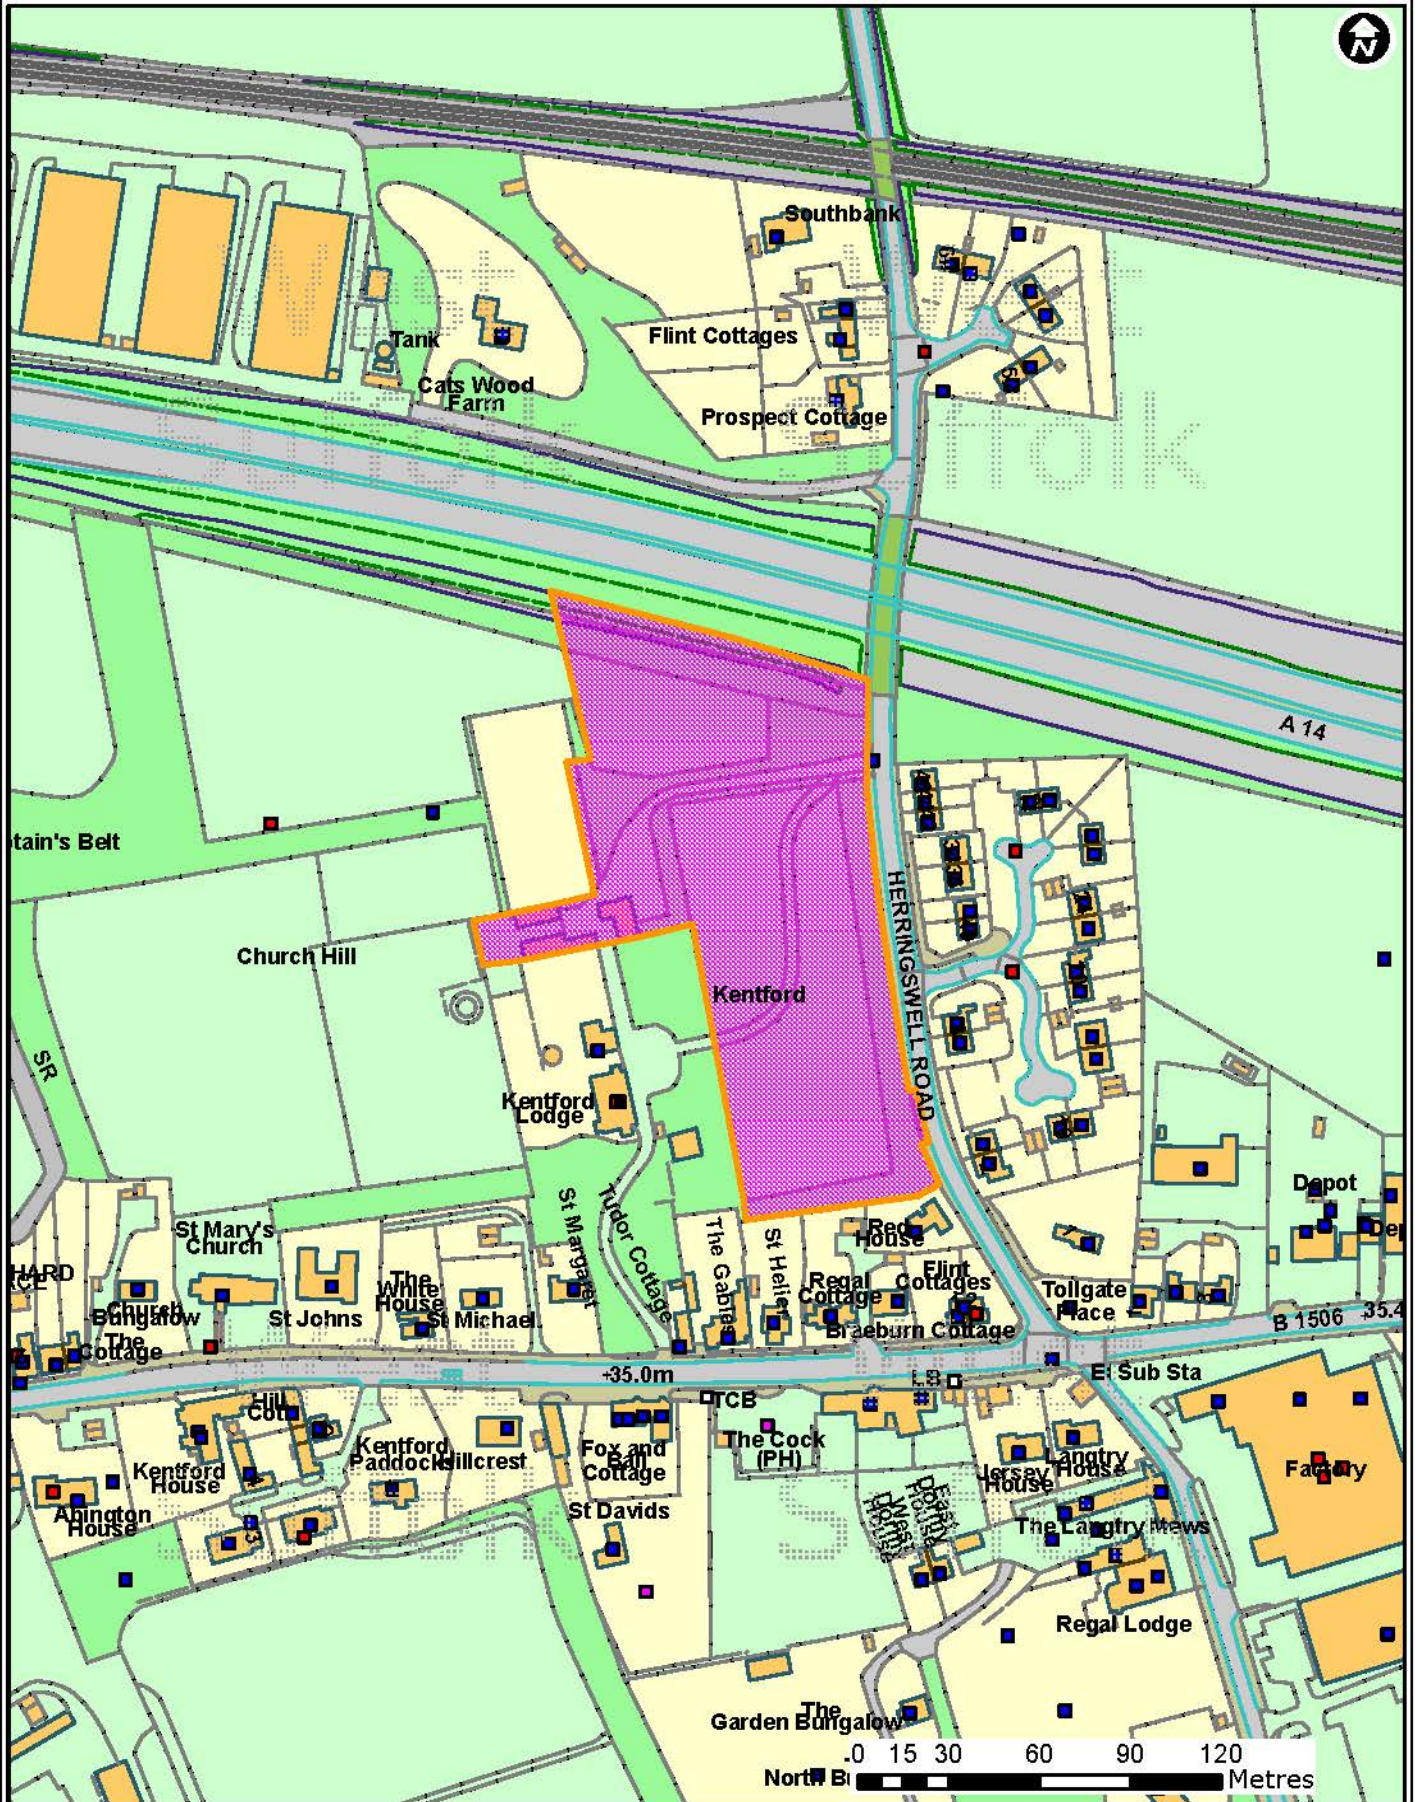

DC/15/2577/FUL

Kentford Lodge, Herringswell Road, Kentford

Forest Heath • St Edmundsbury

West Suffolk
working together

© Crown Copyright and database rights 2016 OS 100019675/100023282. You are not permitted to copy, sub-license, distribute or sell any of this data to third parties in any form. Use of this data is subject to terms and conditions. See www.westsuffolk.gov.uk/disclaimer.cfm.

Scale: 1:2,500
Date: 17/01/2017